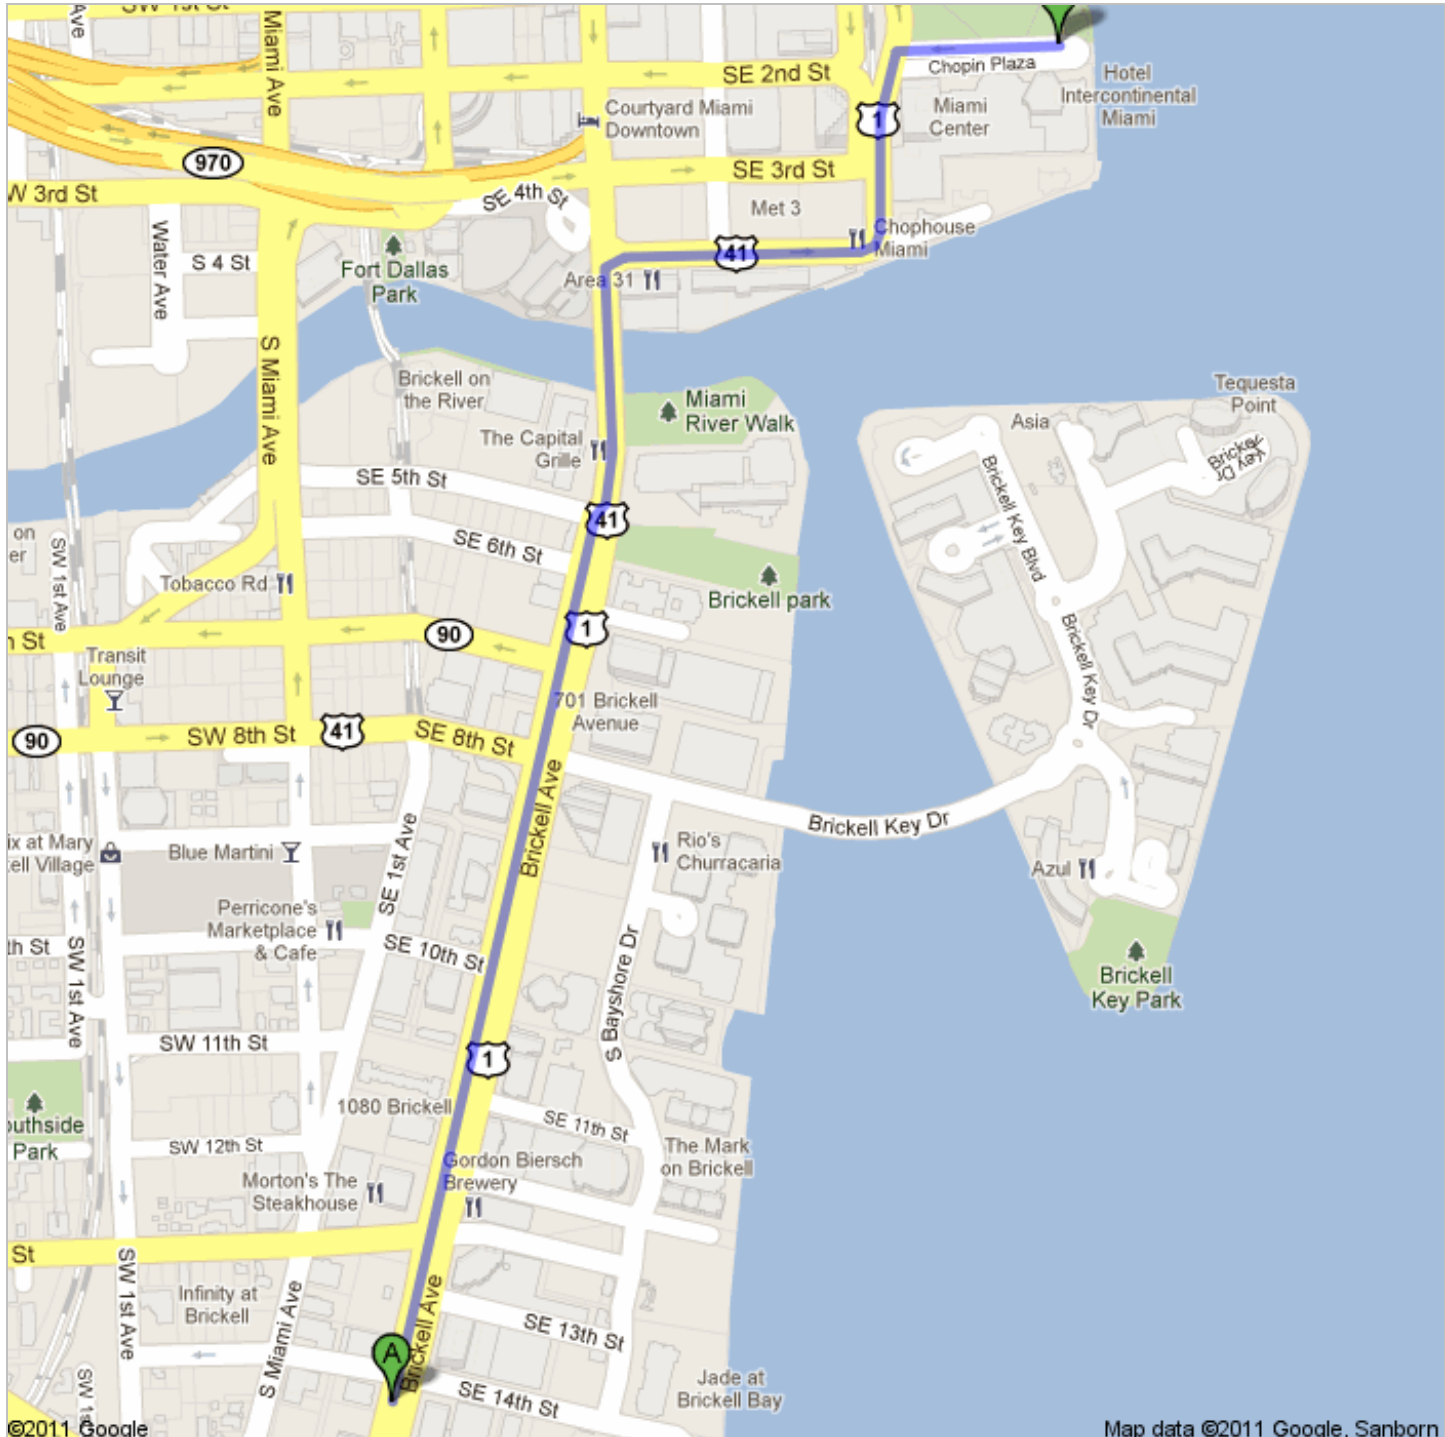

Directions to InterContinental Hotel Miami
100 Chopin Plaza, Miami, FL 33131 - (305) 577-1000
1.2 mi – about 24 mins

Save trees. Go green!
Download Google Maps on your phone at google.com/gmm

Walking directions are in beta.
Use caution – This route may be missing sidewalks or pedestrian paths.

©2011 Google

Map data ©2011 Google, Sanborn

Brickell

79 SW 12 street Suite 2110, Miami, FL 33130 - (305) 989-2559

- 1. Head **north** on **Brickell Ave** toward **SE 14th St**
About 12 mins

go 0.6 mi
total 0.6 mi
- 2. Continue onto **SE 2nd Ave/Brickell Ave**
About 4 mins

go 0.2 mi
total 0.8 mi
- 3. Turn right onto **Biscayne Blvd Way**
About 6 mins

go 0.3 mi
total 1.1 mi
- 4. Turn right onto **Chopin Plaza**
Destination will be on the right
About 2 mins

go 0.1 mi
total 1.2 mi

Map data ©2011 Google, Sanborn

Directions weren't right? Please find your route on maps.google.com and click "Report a problem" at the bottom left.