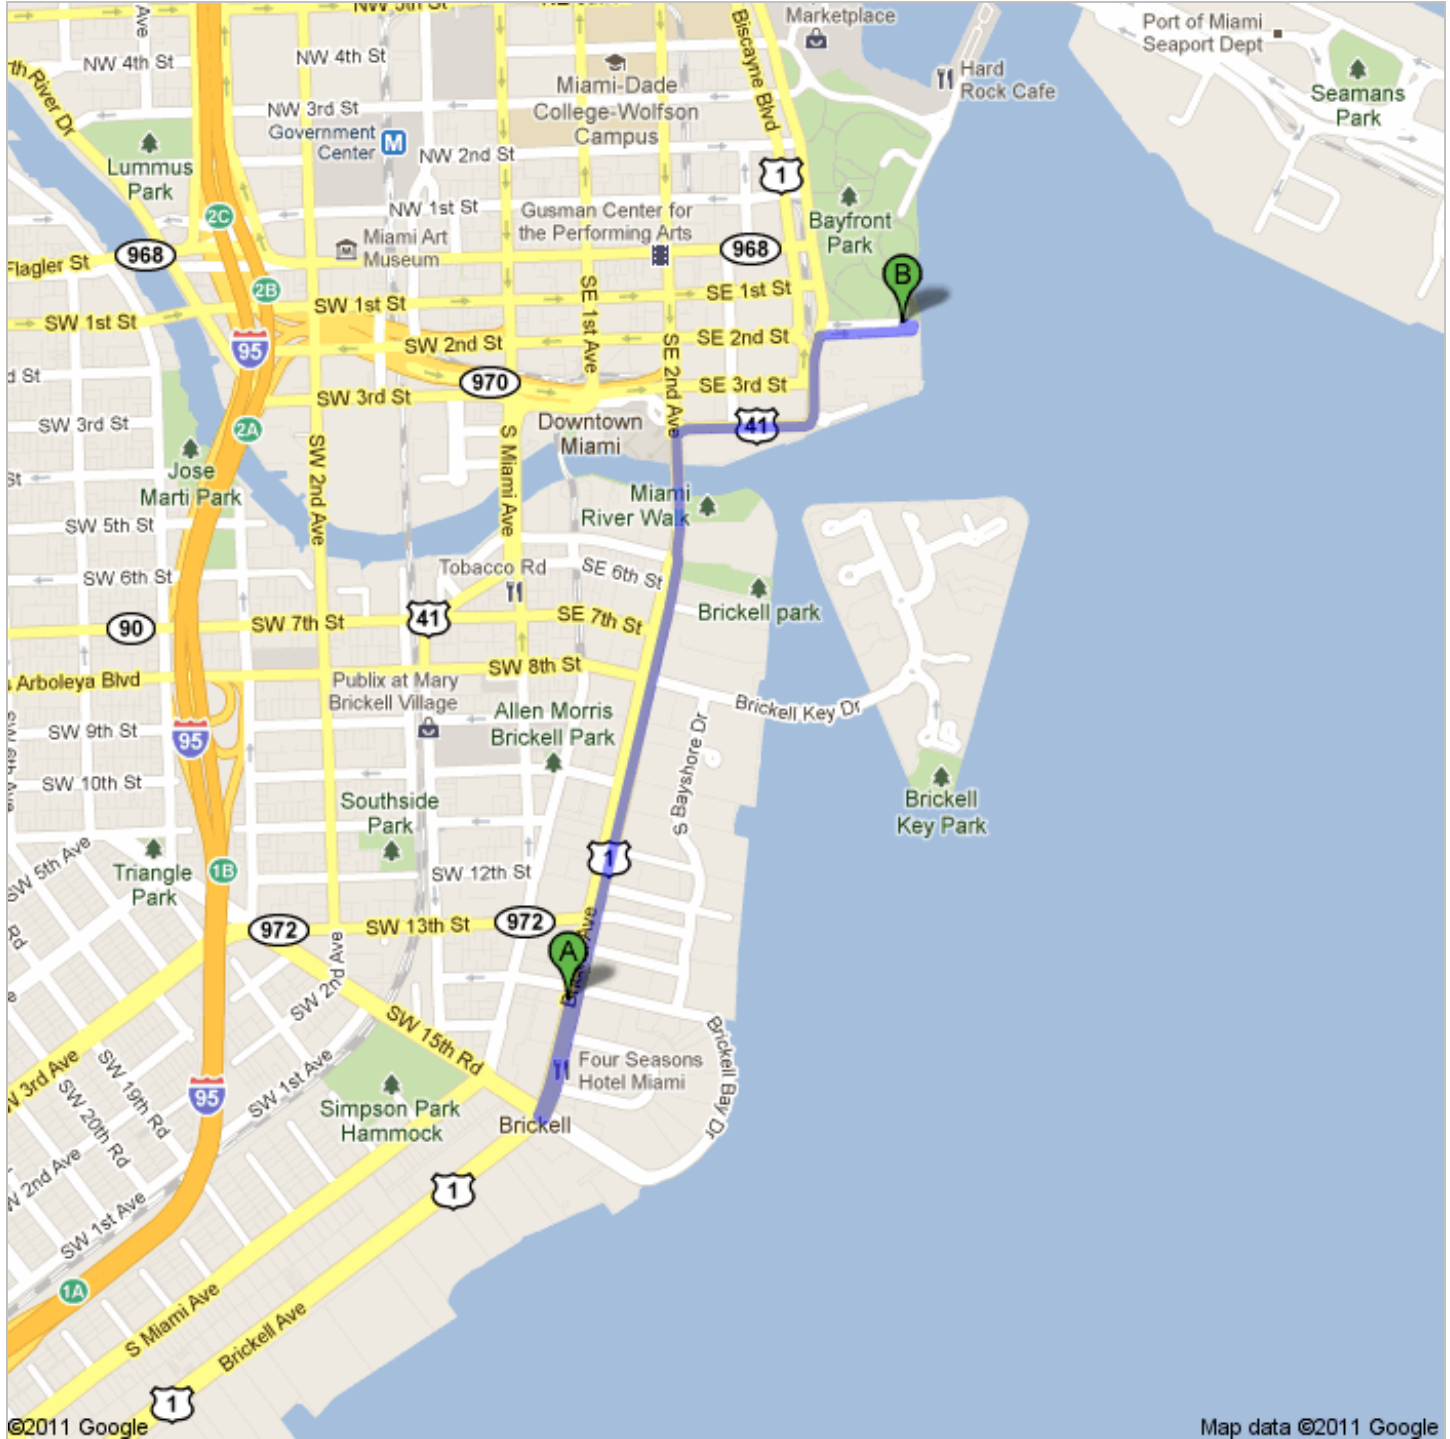

Directions to InterContinental Hotel Miami
100 Chopin Plaza, Miami, FL 33131 - (305) 577-1000
1.5 mi – about 4 mins

Save trees. Go green!
Download Google Maps on your phone at google.com/gmm

Brickell

79 SW 12 street Suite 2110, Miami, FL 33130 - (305) 989-2559

- 1. Head **south** on **Brickell Ave** toward **SE 14th Terrace** go 0.2 mi
total 0.2 mi
- 2. Make a U-turn at **SE 15th Rd**
About 3 mins go 0.9 mi
total 1.1 mi
- 3. Turn right onto **Biscayne Blvd Way** go 0.3 mi
total 1.4 mi
- 4. Take the 2nd right onto **Chopin Plaza** go 0.1 mi
total 1.5 mi
- 5. Turn left to stay on **Chopin Plaza**
Destination will be on the left go 72 ft
total 1.5 mi

InterContinental Hotel Miami

100 Chopin Plaza, Miami, FL 33131 - (305) 577-1000

These directions are for planning purposes only. You may find that construction projects, traffic, weather, or other events may cause conditions to differ from the map results, and you should plan your route accordingly. You must obey all signs or notices regarding your route.

Map data ©2011 Google, Sanborn

Directions weren't right? Please find your route on maps.google.com and click "Report a problem" at the bottom left.